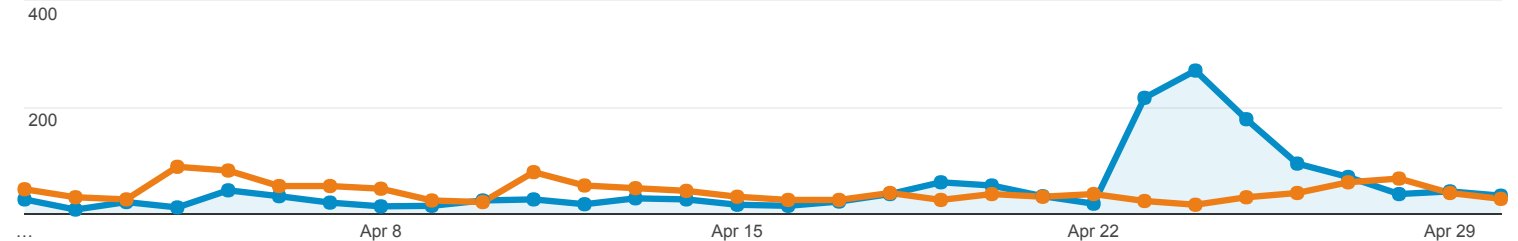

Apr 1, 2017 - Apr 30, 2017
Compare to: Apr 1, 2016 - Apr 30, 2016

Audience Overview

All Users
+0.00% Sessions

Overview

Apr 1, 2017 - Apr 30, 2017: Sessions
Apr 1, 2016 - Apr 30, 2016: Sessions

■ New Visitor ■ Returning Visitor

Apr 1, 2017 - Apr 30, 2017

Apr 1, 2016 - Apr 30, 2016

Language

Sessions % Sessions

Language	Period	Sessions	% Sessions
1. en-gb	Apr 1, 2017 - Apr 30, 2017	1,285	84.76%
	Apr 1, 2016 - Apr 30, 2016	918	73.38%
	% Change	39.98%	15.51%
2. en-us	Apr 1, 2017 - Apr 30, 2017	220	14.51%
	Apr 1, 2016 - Apr 30, 2016	314	25.10%
	% Change	-29.94%	-42.18%
3. en	Apr 1, 2017 - Apr 30, 2017	3	0.20%
	Apr 1, 2016 - Apr 30, 2016	2	0.16%
	% Change	50.00%	23.78%