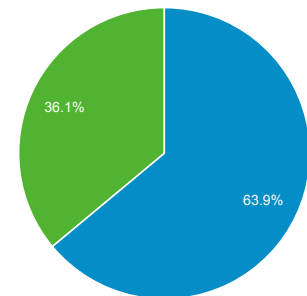

Apr 1, 2017 - Apr 30, 2017
Compare to: Apr 1, 2016 - Apr 30, 2016

Audience Overview

All Users
+0.00% Sessions

Overview

Apr 1, 2017 - Apr 30, 2017: Sessions
Apr 1, 2016 - Apr 30, 2016: Sessions

■ New Visitor ■ Returning Visitor

Apr 1, 2017 - Apr 30, 2017

Apr 1, 2016 - Apr 30, 2016

Language

Sessions % Sessions

Language	Period	Sessions	% Sessions
1. en-gb	Apr 1, 2017 - Apr 30, 2017	1,285	84.76%
	Apr 1, 2016 - Apr 30, 2016	918	73.38%
	% Change	39.98%	15.51%
2. en-us	Apr 1, 2017 - Apr 30, 2017	220	14.51%
	Apr 1, 2016 - Apr 30, 2016	314	25.10%
	% Change	-29.94%	-42.18%
3. en	Apr 1, 2017 - Apr 30, 2017	3	0.20%
	Apr 1, 2016 - Apr 30, 2016	2	0.16%
	% Change	50.00%	23.78%