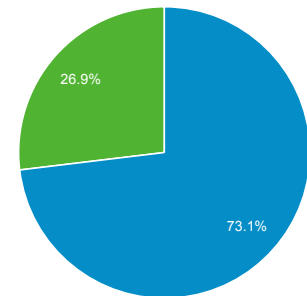

Apr 1, 2017 - Apr 30, 2017
Compare to: Apr 1, 2016 - Apr 30, 2016

Audience Overview

All Users
+0.00% Sessions

Overview

Apr 1, 2017 - Apr 30, 2017: Sessions
Apr 1, 2016 - Apr 30, 2016: Sessions

■ New Visitor ■ Returning Visitor

Apr 1, 2017 - Apr 30, 2017

Apr 1, 2016 - Apr 30, 2016

Language

Sessions % Sessions

Language	Period	Sessions	% Sessions
1. en-gb	Apr 1, 2017 - Apr 30, 2017	1,285	84.76%
	Apr 1, 2016 - Apr 30, 2016	918	73.38%
	% Change	39.98%	15.51%
2. en-us	Apr 1, 2017 - Apr 30, 2017	220	14.51%
	Apr 1, 2016 - Apr 30, 2016	314	25.10%
	% Change	-29.94%	-42.18%
3. en	Apr 1, 2017 - Apr 30, 2017	3	0.20%
	Apr 1, 2016 - Apr 30, 2016	2	0.16%
	% Change	50.00%	23.78%