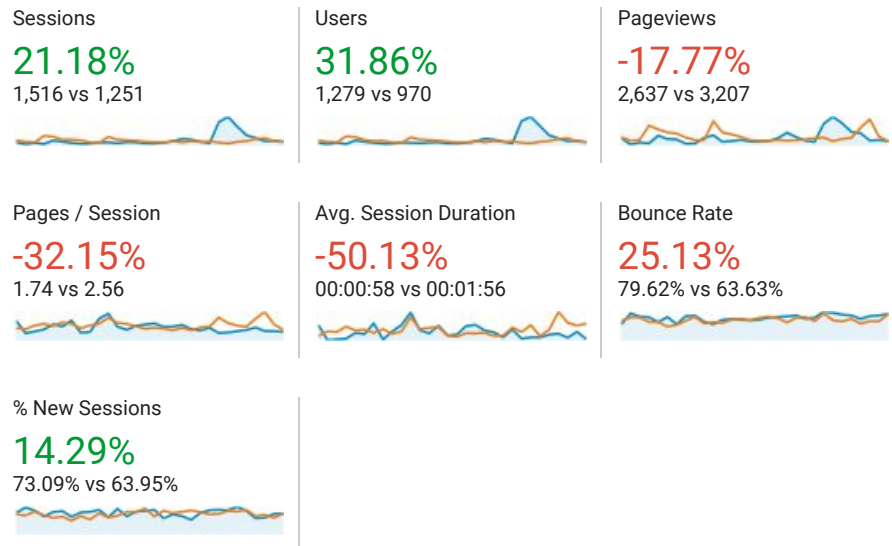

Apr 1, 2017 - Apr 30, 2017
Compare to: Apr 1, 2016 - Apr 30, 2016

Audience Overview

All Users
+0.00% Sessions

Overview

Apr 1, 2017 - Apr 30, 2017: Sessions
Apr 1, 2016 - Apr 30, 2016: Sessions

■ New Visitor ■ Returning Visitor

Apr 1, 2017 - Apr 30, 2017

Apr 1, 2016 - Apr 30, 2016

Language

Sessions % Sessions

Language	Period	Sessions	% Sessions
1. en-gb	Apr 1, 2017 - Apr 30, 2017	1,285	84.76%
	Apr 1, 2016 - Apr 30, 2016	918	73.38%
	% Change	39.98%	15.51%
2. en-us	Apr 1, 2017 - Apr 30, 2017	220	14.51%
	Apr 1, 2016 - Apr 30, 2016	314	25.10%
	% Change	-29.94%	-42.18%
3. en	Apr 1, 2017 - Apr 30, 2017	3	0.20%
	Apr 1, 2016 - Apr 30, 2016	2	0.16%
	% Change	50.00%	23.78%