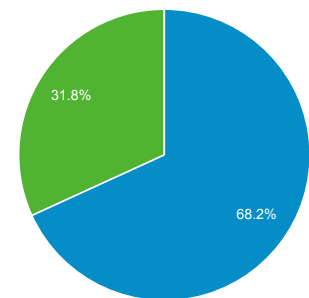

Bounce Rate

-2.96%
64.05% vs 66.00%

% New Sessions

2.10%
68.17% vs 66.77%

■ New Visitor ■ Returning Visitor

Jan 1, 2017 - Jan 31, 2017

Jan 1, 2016 - Jan 31, 2016

Language

Sessions % Sessions

Language	Jan 1, 2017 - Jan 31, 2017	Jan 1, 2016 - Jan 31, 2016	% Change
1. en-gb	772 (75.83%)	962 (73.83%)	-19.75% 2.72%
2. en-us	227 (22.30%)	337 (25.86%)	-32.64% -13.78%
3. c	9 (0.88%)	0 (0.00%)	100.00% 100.00%
4. en			