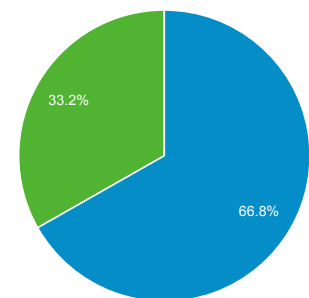

Users

-25.97%
798 vs 1,078

Pageviews

-12.28%
2,728 vs 3,110

Pages / Session

12.27%
2.68 vs 2.39

Avg. Session Duration

0.90%
00:01:45 vs 00:01:44

Bounce Rate

-2.96%
64.05% vs 66.00%

% New Sessions

2.10%
68.17% vs 66.77%

■ New Visitor ■ Returning Visitor

Jan 1, 2017 - Jan 31, 2017

Jan 1, 2016 - Jan 31, 2016

Language

Sessions % Sessions

Language	Jan 1, 2017 - Jan 31, 2017	Jan 1, 2016 - Jan 31, 2016	% Change
1. en-gb	772 (75.83%)	962 (73.83%)	-19.75% 2.72%
2. en-us	227 (22.30%)	337 (25.86%)	-32.64% -13.78%
3. c	9 (0.88%)	0 (0.00%)	100.00% 100.00%
4. en			