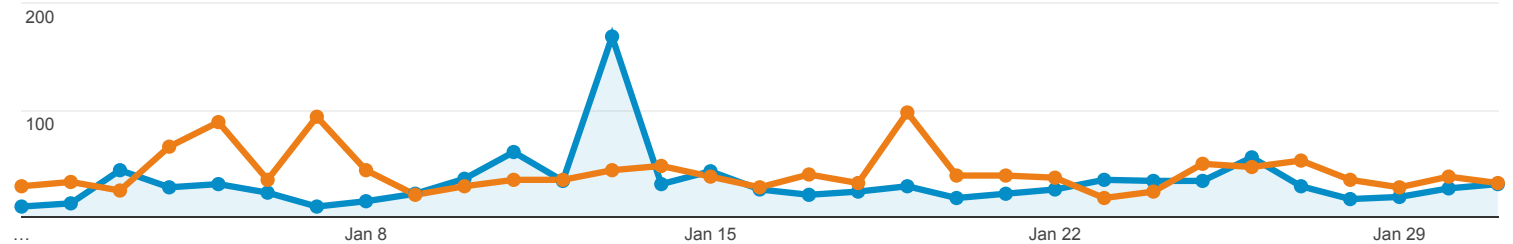

Jan 1, 2017 - Jan 31, 2017
Compare to: Jan 1, 2016 - Jan 31, 2016

Audience Overview

All Users
+0.00% Sessions

Overview

Jan 1, 2017 - Jan 31, 2017: Sessions
Jan 1, 2016 - Jan 31, 2016: Sessions

Sessions

-21.87%
1,018 vs 1,303

Users

-25.97%
798 vs 1,078

Pageviews

-12.28%
2,728 vs 3,110

Pages / Session

12.27%
2.68 vs 2.39

Avg. Session Duration

0.90%
00:01:45 vs 00:01:44