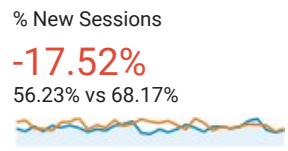

Audience Overview

All Users
+0.00% Sessions

Jan 1, 2018 - Jan 31, 2018
Compare to: Jan 1, 2017 - Jan 31, 2017

Overview

Jan 1, 2018 - Jan 31, 2018: Sessions
Jan 1, 2017 - Jan 31, 2017: Sessions

■ New Visitor ■ Returning Visitor

Jan 1, 2018 - Jan 31, 2018

Jan 1, 2017 - Jan 31, 2017

Language

Sessions % Sessions

Language	Sessions	% Sessions
1. en-gb		
Jan 1, 2018 - Jan 31, 2018	918	77.27%
Jan 1, 2017 - Jan 31, 2017	772	75.83%
% Change	18.91%	1.90%
2. en-us		
Jan 1, 2018 - Jan 31, 2018	257	21.63%
Jan 1, 2017 - Jan 31, 2017	227	22.30%
% Change	13.22%	-2.99%
3. c		
Jan 1, 2018 - Jan 31, 2018	4	0.34%
Jan 1, 2017 - Jan 31, 2017	9	0.88%
% Change	-55.56%	-61.92%
4. de		
Jan 1, 2018 - Jan 31, 2018		