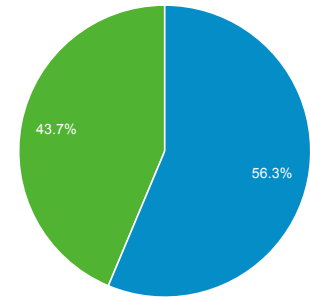

Audience Overview

All Users
+0.00% Sessions

Jan 1, 2018 - Jan 31, 2018
Compare to: Jan 1, 2017 - Jan 31, 2017

Overview

Jan 1, 2018 - Jan 31, 2018: Sessions
Jan 1, 2017 - Jan 31, 2017: Sessions

■ New Visitor ■ Returning Visitor

Jan 1, 2018 - Jan 31, 2018

Jan 1, 2017 - Jan 31, 2017

Language

Sessions % Sessions

Language	Sessions	% Sessions
1. en-gb		
Jan 1, 2018 - Jan 31, 2018	918	77.27%
Jan 1, 2017 - Jan 31, 2017	772	75.83%
% Change	18.91%	1.90%
2. en-us		
Jan 1, 2018 - Jan 31, 2018	257	21.63%
Jan 1, 2017 - Jan 31, 2017	227	22.30%
% Change	13.22%	-2.99%
3. c		
Jan 1, 2018 - Jan 31, 2018	4	0.34%
Jan 1, 2017 - Jan 31, 2017	9	0.88%
% Change	-55.56%	-61.92%
4. de		
Jan 1, 2018 - Jan 31, 2018		