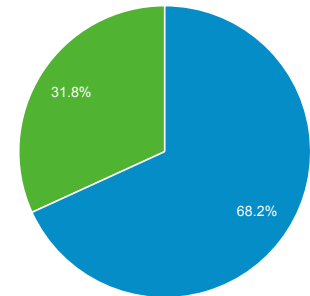

Audience Overview

All Users
+0.00% Sessions

Jan 1, 2018 - Jan 31, 2018
Compare to: Jan 1, 2017 - Jan 31, 2017

Overview

Jan 1, 2018 - Jan 31, 2018: Sessions
Jan 1, 2017 - Jan 31, 2017: Sessions

■ New Visitor ■ Returning Visitor

Jan 1, 2018 - Jan 31, 2018

Jan 1, 2017 - Jan 31, 2017

Language

Sessions % Sessions

Language	Sessions	% Sessions
1. en-gb		
Jan 1, 2018 - Jan 31, 2018	918	77.27%
Jan 1, 2017 - Jan 31, 2017	772	75.83%
% Change	18.91%	1.90%
2. en-us		
Jan 1, 2018 - Jan 31, 2018	257	21.63%
Jan 1, 2017 - Jan 31, 2017	227	22.30%
% Change	13.22%	-2.99%
3. c		
Jan 1, 2018 - Jan 31, 2018	4	0.34%
Jan 1, 2017 - Jan 31, 2017	9	0.88%
% Change	-55.56%	-61.92%
4. de		
Jan 1, 2018 - Jan 31, 2018		