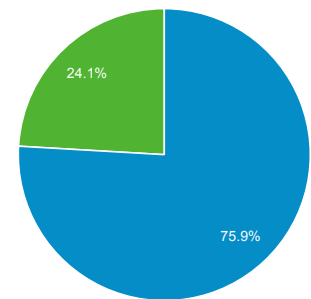

Audience Overview

All Users
+0.00% Users

Jul 1, 2018 - Jul 31, 2018
Compare to: Jul 1, 2017 - Jul 31, 2017

Overview

Jul 1, 2018 - Jul 31, 2018: ● Users
Jul 1, 2017 - Jul 31, 2017: ● Users

■ New Visitor ■ Returning Visitor

Jul 1, 2018 - Jul 31, 2018

Jul 1, 2017 - Jul 31, 2017

Language

Language	Users	% Users
1. en-gb		
Jul 1, 2018 - Jul 31, 2018	1,062	85.03%
Jul 1, 2017 - Jul 31, 2017	822	74.12%
% Change	29.20%	14.72%
2. en-us		
Jul 1, 2018 - Jul 31, 2018	150	12.01%
Jul 1, 2017 - Jul 31, 2017	277	24.98%
% Change	-45.85%	-51.92%
3. fr		
Jul 1, 2018 - Jul 31, 2018	19	1.52%
Jul 1, 2017 - Jul 31, 2017	0	0.00%
% Change	100.00%	100.00%
4. c		
Jul 1, 2018 - Jul 31, 2018	7	0.56%