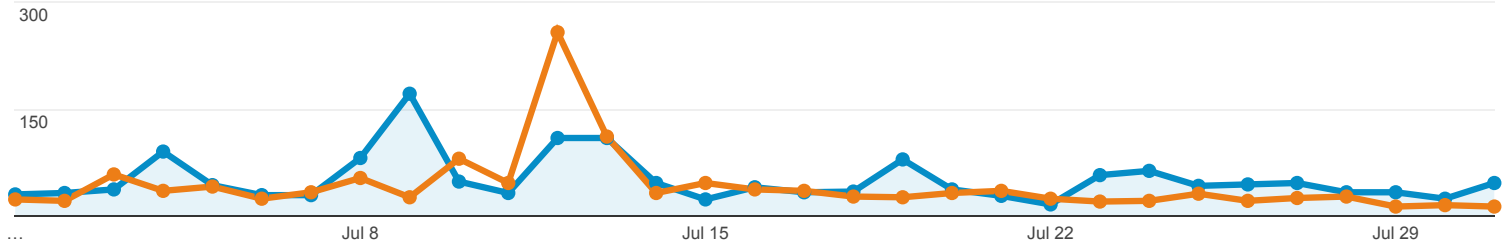

Audience Overview

All Users
+0.00% Users

Jul 1, 2018 - Jul 31, 2018
Compare to: Jul 1, 2017 - Jul 31, 2017

Overview

Jul 1, 2018 - Jul 31, 2018: ● Users
Jul 1, 2017 - Jul 31, 2017: ● Users

■ New Visitor ■ Returning Visitor

Jul 1, 2018 - Jul 31, 2018

Jul 1, 2017 - Jul 31, 2017

Language

Language	Users	% Users
1. en-gb		
Jul 1, 2018 - Jul 31, 2018	1,062	85.03%
Jul 1, 2017 - Jul 31, 2017	822	74.12%
% Change	29.20%	14.72%
2. en-us		
Jul 1, 2018 - Jul 31, 2018	150	12.01%
Jul 1, 2017 - Jul 31, 2017	277	24.98%
% Change	-45.85%	-51.92%
3. fr		
Jul 1, 2018 - Jul 31, 2018	19	1.52%
Jul 1, 2017 - Jul 31, 2017	0	0.00%
% Change	100.00%	100.00%
4. c		
Jul 1, 2018 - Jul 31, 2018	7	0.56%