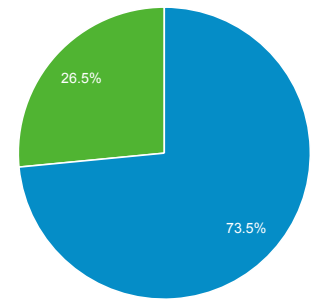

Audience Overview

All Users
+0.00% Users

Jul 1, 2018 - Jul 31, 2018
Compare to: Jul 1, 2017 - Jul 31, 2017

Overview

Jul 1, 2018 - Jul 31, 2018: ● Users
Jul 1, 2017 - Jul 31, 2017: ● Users

■ New Visitor ■ Returning Visitor

Jul 1, 2018 - Jul 31, 2018

Jul 1, 2017 - Jul 31, 2017

Language

Language	Users	% Users
1. en-gb		
Jul 1, 2018 - Jul 31, 2018	1,062	85.03%
Jul 1, 2017 - Jul 31, 2017	822	74.12%
% Change	29.20%	14.72%
2. en-us		
Jul 1, 2018 - Jul 31, 2018	150	12.01%
Jul 1, 2017 - Jul 31, 2017	277	24.98%
% Change	-45.85%	-51.92%
3. fr		
Jul 1, 2018 - Jul 31, 2018	19	1.52%
Jul 1, 2017 - Jul 31, 2017	0	0.00%
% Change	100.00%	100.00%
4. c		
Jul 1, 2018 - Jul 31, 2018	7	0.56%