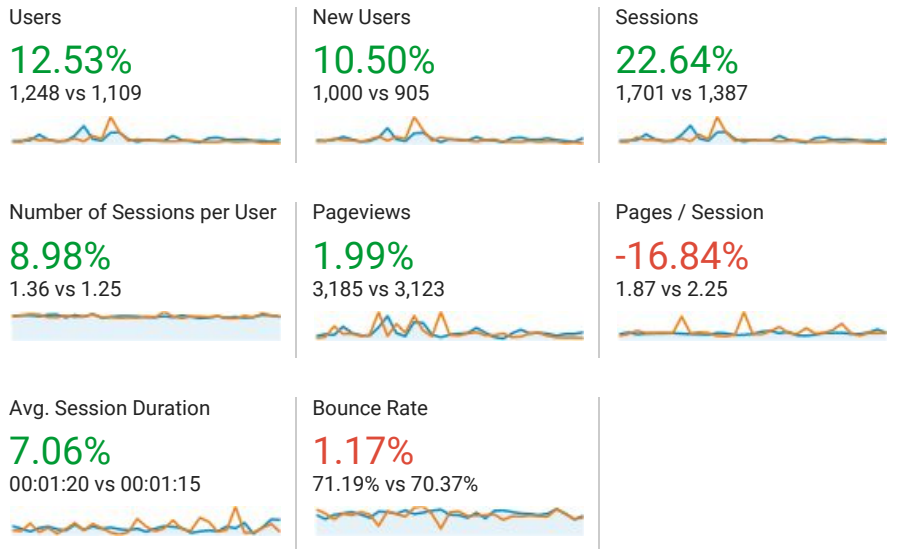

Audience Overview

All Users
+0.00% Users

Jul 1, 2018 - Jul 31, 2018
Compare to: Jul 1, 2017 - Jul 31, 2017

Overview

Jul 1, 2018 - Jul 31, 2018: ● Users
Jul 1, 2017 - Jul 31, 2017: ● Users

■ New Visitor ■ Returning Visitor

Jul 1, 2018 - Jul 31, 2018

Jul 1, 2017 - Jul 31, 2017

Language

Language	Users	% Users
1. en-gb		
Jul 1, 2018 - Jul 31, 2018	1,062	85.03%
Jul 1, 2017 - Jul 31, 2017	822	74.12%
% Change	29.20%	14.72%
2. en-us		
Jul 1, 2018 - Jul 31, 2018	150	12.01%
Jul 1, 2017 - Jul 31, 2017	277	24.98%
% Change	-45.85%	-51.92%
3. fr		
Jul 1, 2018 - Jul 31, 2018	19	1.52%
Jul 1, 2017 - Jul 31, 2017	0	0.00%
% Change	100.00%	100.00%
4. c		
Jul 1, 2018 - Jul 31, 2018	7	0.56%