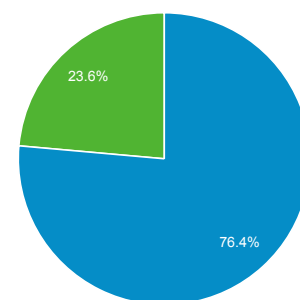

**13.37%**  
1,764 vs 1,556

Number of Sessions per User

**-1.10%**  
1.26 vs 1.28

Pageviews

**26.24%**  
3,618 vs 2,866

Pages / Session

**11.35%**  
2.05 vs 1.84

Avg. Session Duration

**30.66%**  
00:01:22 vs 00:01:03

Bounce Rate

**-4.86%**  
66.10% vs 69.47%

■ New Visitor ■ Returning Visitor

Jun 1, 2019 - Jun 30, 2019

Jun 1, 2018 - Jun 30, 2018

### Language

	Users	% Users
<b>1. en-gb</b>		
Jun 1, 2019 - Jun 30, 2019	1,152	82.58%
Jun 1, 2018 - Jun 30, 2018	979	80.31%
<b>% Change</b>	<b>17.67%</b>	<b>2.83%</b>
<b>2. en-us</b>		
Jun 1, 2019 - Jun 30, 2019	171	12.26%
Jun 1, 2018 - Jun 30, 2018	124	10.17%
<b>% Change</b>	<b>37.90%</b>	<b>20.50%</b>
<b>3. fr-fr</b>		
Jun 1, 2019 - Jun 30, 2019	48	3.44%
Jun 1, 2018 - Jun 30, 2018	0	0.00%
<b>% Change</b>	<b>100.00%</b>	<b>100.00%</b>
<b>4. en</b>		
Jun 1, 2019 - Jun 30, 2019	8	0.57%