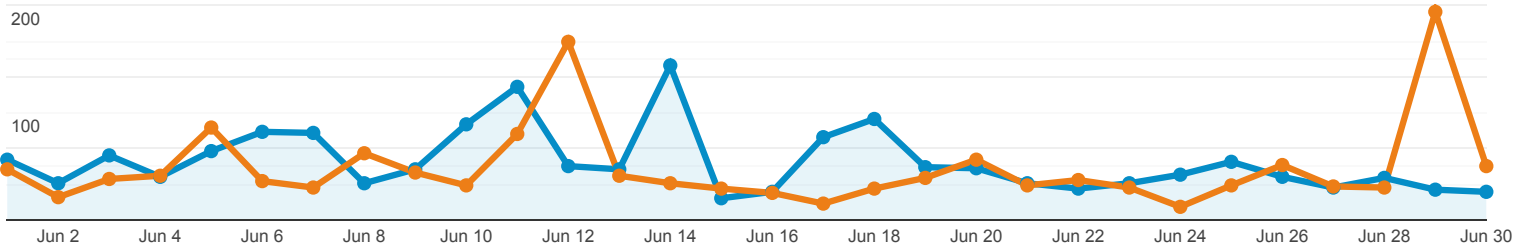

## Audience Overview

All Users  
+0.00% Users

Jun 1, 2019 - Jun 30, 2019  
Compare to: Jun 1, 2018 - Jun 30, 2018

### Overview

Jun 1, 2019 - Jun 30, 2019: ● Users

Jun 1, 2018 - Jun 30, 2018: ● Users

Users

**14.63%**  
1,395 vs 1,217

New Users

**14.29%**  
1,160 vs 1,015

Sessions

**13.37%**  
1,764 vs 1,556

Number of Sessions per User

**-1.10%**  
1.26 vs 1.28

Pageviews

**26.24%**  
3,618 vs 2,866

Pages / Session

**11.35%**  
2.05 vs 1.84

Avg. Session Duration