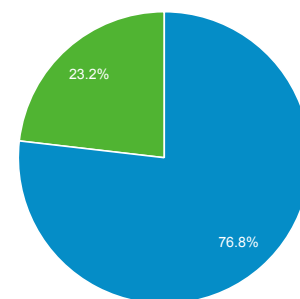

**13.37%**  
1,764 vs 1,556

Number of Sessions per User

**-1.10%**  
1.26 vs 1.28

Pageviews

**26.24%**  
3,618 vs 2,866

Pages / Session

**11.35%**  
2.05 vs 1.84

Avg. Session Duration

**30.66%**  
00:01:22 vs 00:01:03

Bounce Rate

**-4.86%**  
66.10% vs 69.47%

■ New Visitor ■ Returning Visitor

Jun 1, 2019 - Jun 30, 2019

Jun 1, 2018 - Jun 30, 2018

### Language

	Users	% Users
<b>1. en-gb</b>		
Jun 1, 2019 - Jun 30, 2019	1,152	82.58%
Jun 1, 2018 - Jun 30, 2018	979	80.31%
<b>% Change</b>	<b>17.67%</b>	<b>2.83%</b>
<b>2. en-us</b>		
Jun 1, 2019 - Jun 30, 2019	171	12.26%
Jun 1, 2018 - Jun 30, 2018	124	10.17%
<b>% Change</b>	<b>37.90%</b>	<b>20.50%</b>
<b>3. fr-fr</b>		
Jun 1, 2019 - Jun 30, 2019	48	3.44%
Jun 1, 2018 - Jun 30, 2018	0	0.00%
<b>% Change</b>	<b>100.00%</b>	<b>100.00%</b>
<b>4. en</b>		
Jun 1, 2019 - Jun 30, 2019	8	0.57%