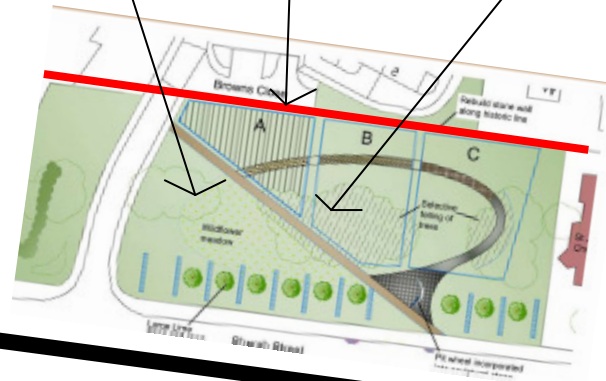

Local Limestone Geology Represented Through Interpretation boards and artefacts

Coxhoe People and Place Village Atlas
Represented on site by interpretation boards and artefacts

Reconstructed Limestone wall featuring Local and National timeline

Coxhoe Hall Romantic Age Geo Fizz
Represented on site by interpretation Boards

Coxhoe Village Greens Heritage and Learning Project Indicative MasterPlan

Coxhoe Village Greens Heritage and Learning Project Indicative MasterPlan